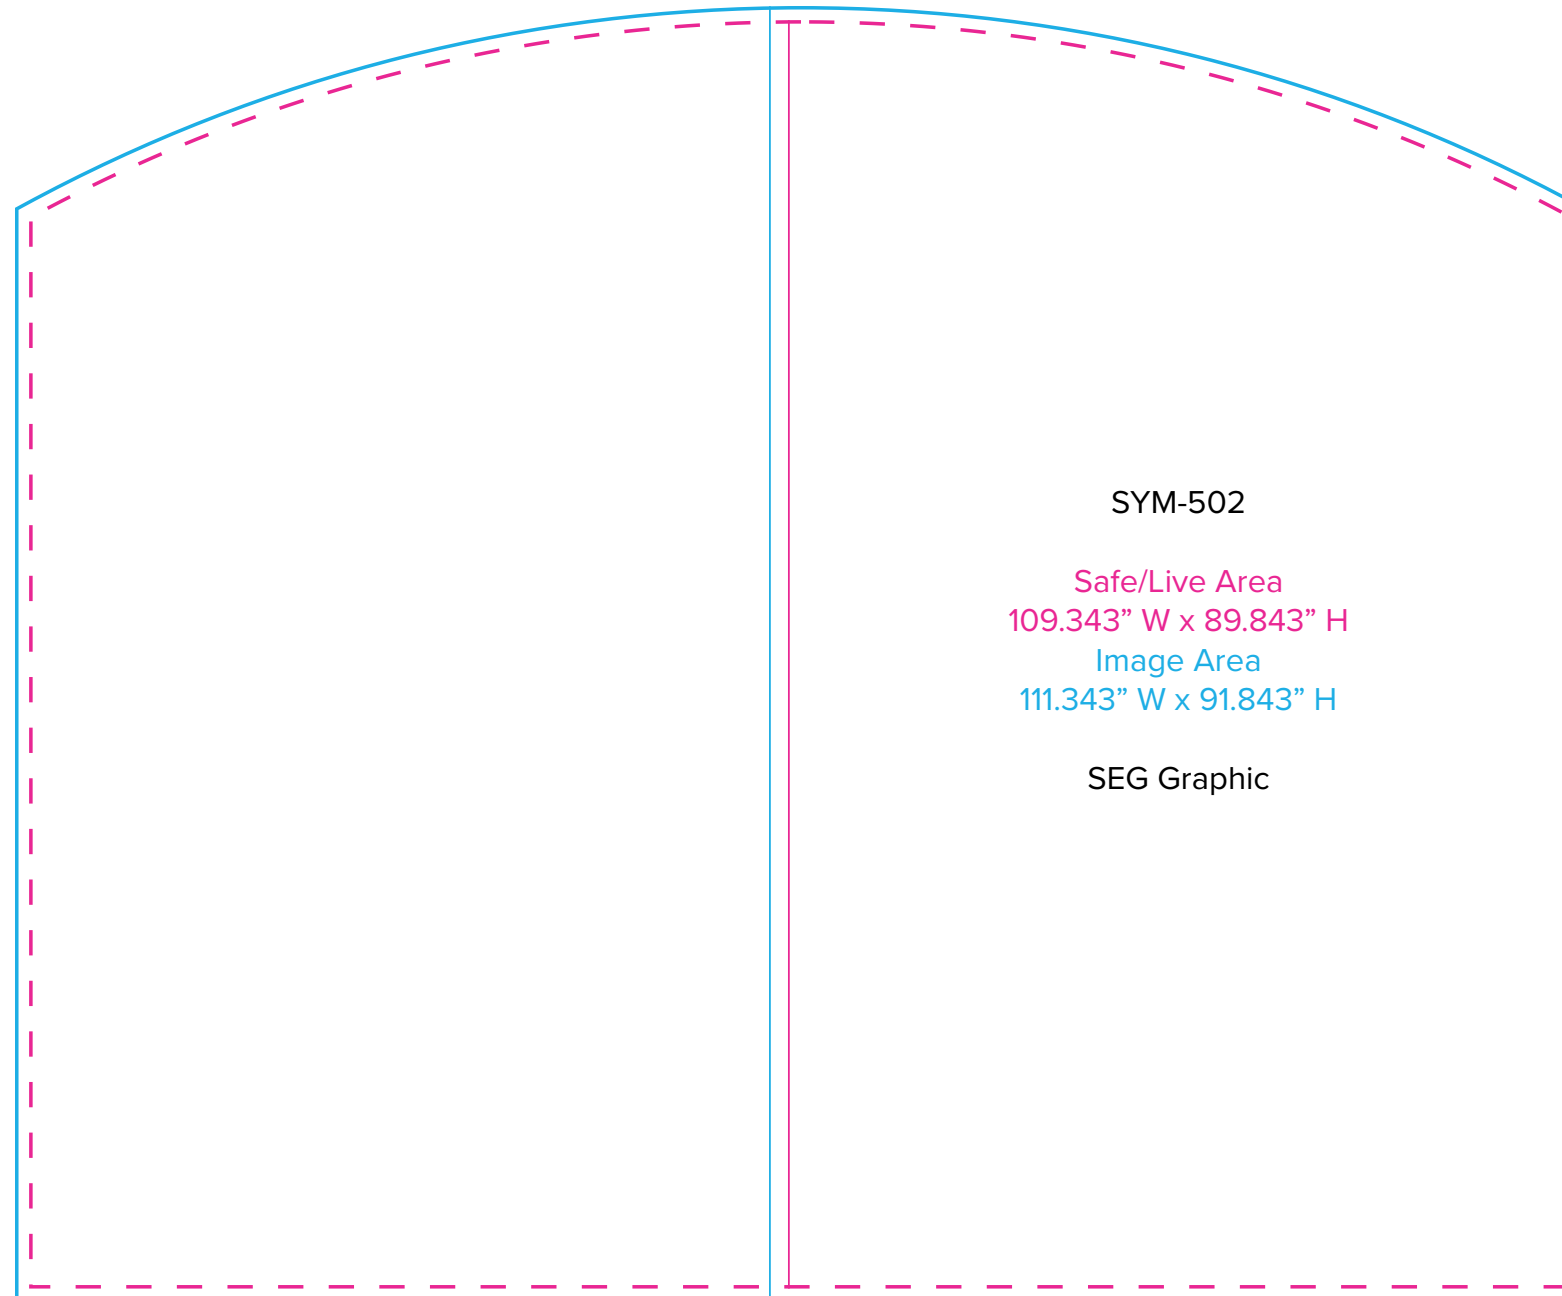

Graphic Template
20 x 20 Inline Exhibit
Arched Backwall - SEG Graphic

NOTE: All Raster Art (jpg, tiff,psd, png, etc.) must be at least 100 dpi at print size.
Standard kits are often customized. Please check with Customer Service to ensure that this template matches your specific job.

Graphic Template
20 x 20 Inline Exhibit
Arched Backwalls - SEG Graphics

NOTE: All Raster Art (jpg, tiff,psd, png, etc.) must be at least 100 dpi at print size.
Standard kits are often customized. Please check with Customer Service to ensure that this template matches your specific job.

Graphic Template
20 x 20 Inline Exhibit
Counter

NOTE: All Raster Art (jpg, tiff,psd, png, etc.) must be at least 100 dpi at print size.

Standard kits are often customized. Please check with Customer Service to ensure that this template matches your specific job.

Graphic Template
20 x 20 Inline Exhibit
Backlit Counter - Double Sided

NOTE: All Raster Art (jpg, tiff,psd, png, etc.) must be at least 100 dpi at print size.

Standard kits are often customized. Please check with Customer Service to ensure that this template matches your specific job.