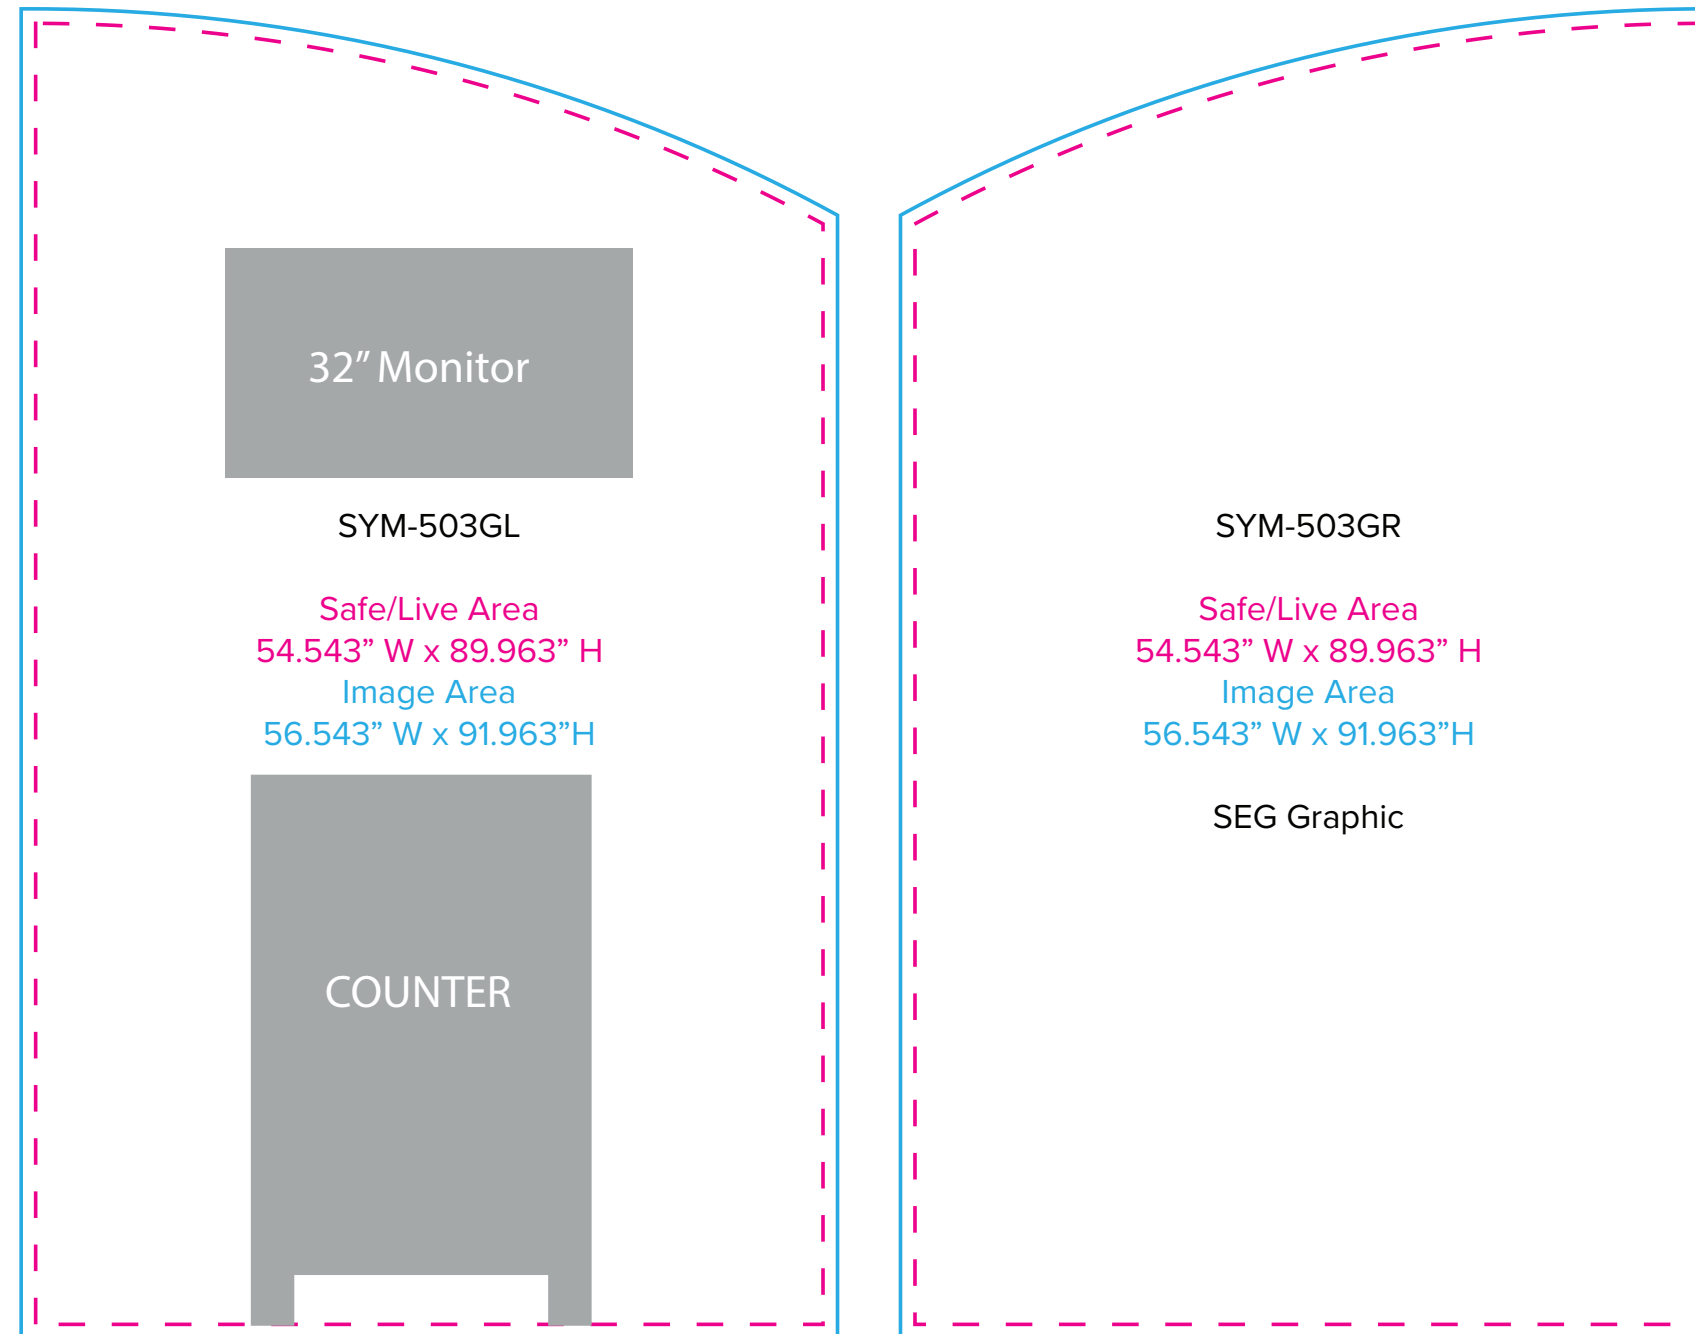

Graphic Template
20 x 20 Inline Exhibit
Arched Backwall - SEG Graphic

NOTE: All Raster Art (jpg, tiff,psd, png, etc.) must be at least 100 dpi at print size.
Standard kits are often customized. Please check with Customer Service to ensure that this template matches your specific job.

Graphic Template
20 x 20 Inline Exhibit
Arched Backwalls - SEG Graphics

NOTE: All Raster Art (jpg, tiff,psd, png, etc.) must be at least 100 dpi at print size.
Standard kits are often customized. Please check with Customer Service to ensure that this template matches your specific job.

Graphic Template
20 x 20 Inline Exhibit
Counter

NOTE: All Raster Art (jpg, tiff,psd, png, etc.) must be at least 100 dpi at print size.

Standard kits are often customized. Please check with Customer Service to ensure that this template matches your specific job.

Graphic Template
20 x 20 Inline Exhibit
Backlit Counter - Double Sided

NOTE: All Raster Art (jpg, tiff,psd, png, etc.) must be at least 100 dpi at print size.

Standard kits are often customized. Please check with Customer Service to ensure that this template matches your specific job.