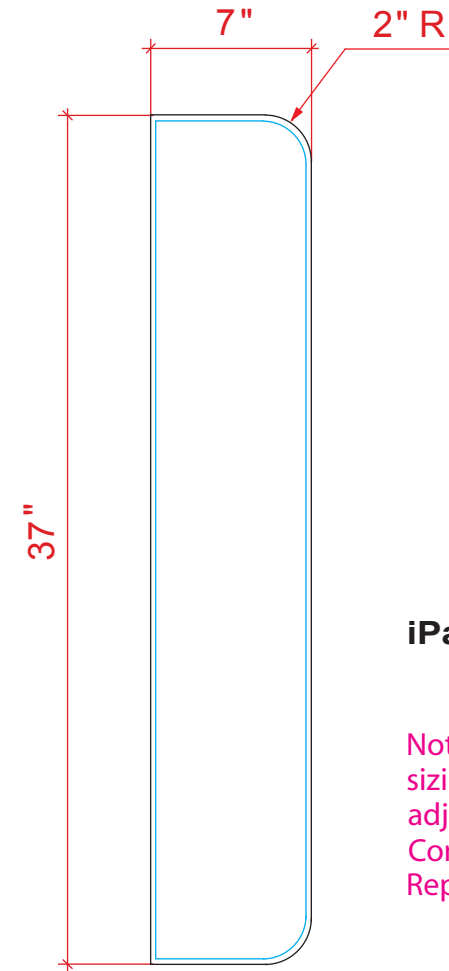

Product Name: MOD-1339
Process: HD
Material: 1/8" Sintra
Effective Date: 8.20.2013

**iPad Kiosk Face Plate Graphic**

Print Size: 8.75"w x 12.25"h  
Final/Live Area: 8.25"w x 11.75"h

**iPad Kiosk Halo**

Print Size: 11"w x 16"h  
Final/Live Area: 10.5"w x 15.5"h

This is hidden behind clamshell (1.5" thick).

Print Size: 7"w x 37"h  
Final/Live Area: 6.5"w (MAX) x 36.5"h (MAX)

**iPad Kiosk Wings**

Note: The final/live area sizing on this graphic is adjustable (max shown). Contact your Account Representative for details.

NOTE: Graphic files must be @ 150 dpi Finished Size.  
DO NOT send Flattened Files.

Production can not manipulate the content, proportion or color of these files.

NOTE: These dimensions are for graphic layout purposes.