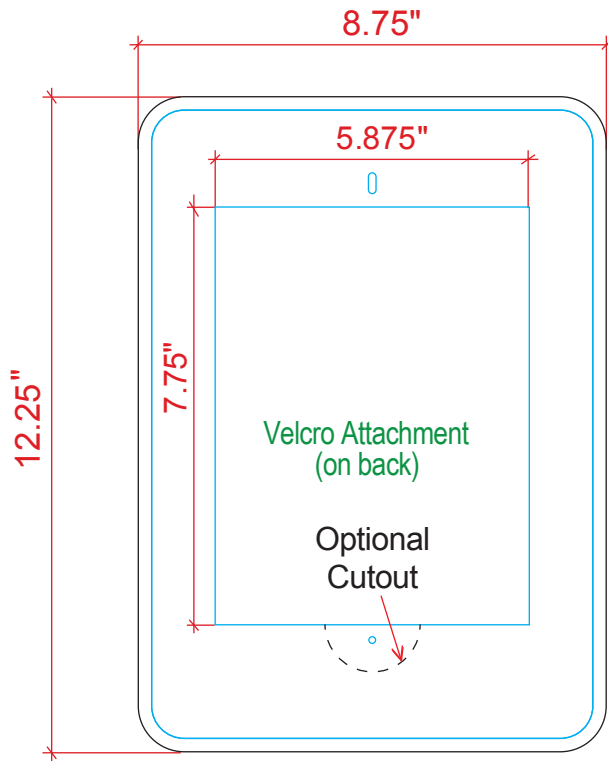

Product Name: MOD-1339
Process: HD
Material: 1/8" Sintra
Effective Date: 8.20.2013

**iPad Kiosk Face Plate Graphic**

Print Size: 8.75"w x 12.25"h  
Final/Live Area: 8.25"w x 11.75"h

**iPad Kiosk Halo**

Print Size: 11"w x 16"h  
Final/Live Area: 10.5"w x 15.5"h

This is hidden behind clamshell (1.5" thick).

Print Size: 7"w x 37"h  
Final/Live Area: 6.5"w (MAX) x 36.5"h (MAX)

**iPad Kiosk Wings**

Note: The final/live area sizing on this graphic is adjustable (max shown). Contact your Account Representative for details.

NOTE: Graphic files must be @ 150 dpi Finished Size.  
DO NOT send Flattened Files.

Production can not manipulate the content, proportion or color of these files.

NOTE: These dimensions are for graphic layout purposes.