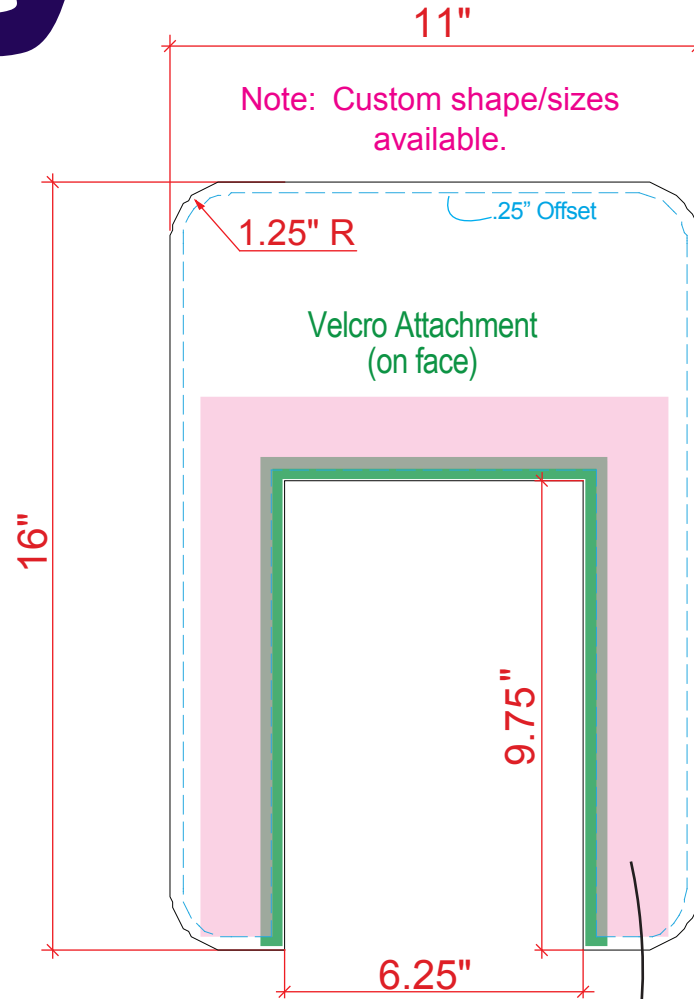

Product Name: MOD-1339
Process: HD
Material: 1/8" Sintra
Effective Date: 8.20.2013

**iPad Kiosk Face Plate Graphic**

Print Size: 8.75"w x 12.25"h  
Final/Live Area: 8.25"w x 11.75"h

**iPad Kiosk Halo**

Print Size: 11"w x 16"h  
Final/Live Area: 10.5"w x 15.5"h

This is hidden behind clamshell (1.5" thick).

Print Size: 7"w x 37"h  
Final/Live Area: 6.5"w (MAX) x 36.5"h (MAX)

**iPad Kiosk Wings**

Note: The final/live area sizing on this graphic is adjustable (max shown). Contact your Account Representative for details.

NOTE: Graphic files must be @ 150 dpi Finished Size.  
DO NOT send Flattened Files.

Production can not manipulate the content, proportion or color of these files.

NOTE: These dimensions are for graphic layout purposes.