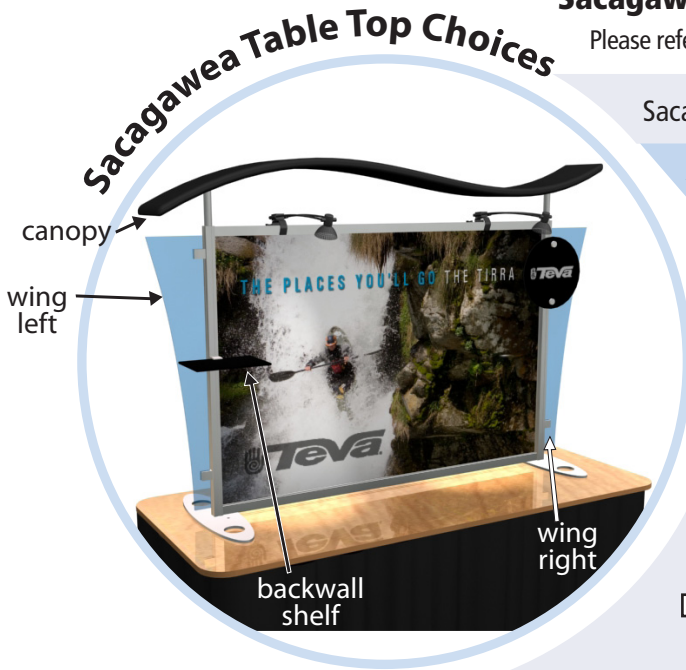

## Sacagawea Table Top Portable Hybrid Displays

Please refer to the **specific** 10 foot or 20 foot **kit** for **available options**.

Sacagawea Portable Hybrid Display Kit # \_\_\_\_\_